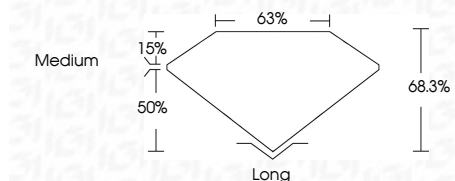

ELECTRONIC COPY

LG678507230
Report verification at igi.org

January 28, 2025
IGI Report Number **LG678507230**
Description **LABORATORY GROWN DIAMOND**
Shape and Cutting Style **EMERALD CUT**
Measurements **9.02 X 6.44 X 4.40 MM**

GRADING RESULTS

Carat Weight **2.54 CARATS**
Color Grade **D**
Clarity Grade **VS 1**

ADDITIONAL GRADING INFORMATION

Polish **EXCELLENT**
Symmetry **EXCELLENT**
Fluorescence **NONE**
Inscription(s) **IGI LG678507230**
Comments: This Laboratory Grown Diamond was created by Chemical Vapor Deposition (CVD) growth process. Type IIa

January 28, 2025
IGI Report No. LG678507230
EMERALD CUT
9.02 X 6.44 X 4.40 MM
2.54 CARATS
Color Grade **D**
Clarity Grade **VS 1**
Depth **68.3%**
Table **63%**
Girdle **Medium**
Culet **Long**
Polish **EXCELLENT**
Symmetry **EXCELLENT**
Fluorescence **NONE**
Inscription(s) **IGI LG678507230**
Comments: This Laboratory Grown Diamond was created by Chemical Vapor Deposition (CVD) growth process. Type IIa

LABORATORY GROWN DIAMOND REPORT

January 28, 2025
IGI Report Number **LG678507230**
Description **LABORATORY GROWN DIAMOND**
Shape and Cutting Style **EMERALD CUT**
Measurements **9.02 X 6.44 X 4.40 MM**