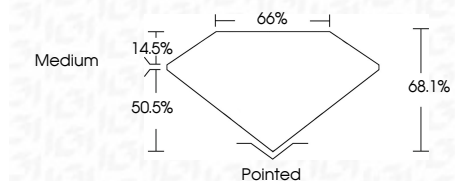

Measurements **10.88 X 7.58 X 5.16 MM**

**GRADING RESULTS**

Carat Weight **3.59 CARATS**  
Color Grade **E**  
Clarity Grade **VVS 2**

**ADDITIONAL GRADING INFORMATION**

Polish **EXCELLENT**  
Symmetry **EXCELLENT**  
Fluorescence **NONE**  
Inscription(s) **IGI LG677563976**  
Comments: This Laboratory Grown Diamond was created by Chemical Vapor Deposition (CVD) growth process. Type IIa

January 27, 2025  
IGI Report No. LG677563976  
CUT CORNERED RECT. MODIFIED BRILLIANT  
10.88 X 7.58 X 5.16 MM  
3.59 CARATS  
E  
VVS 2  
68.1%  
50.5%  
Medium  
Pointed  
EXCELLENT  
EXCELLENT  
NONE  
IGI LG677563976  
Comments: This Laboratory Grown Diamond was created by Chemical Vapor Deposition (CVD) growth process. Type IIa

**LABORATORY GROWN DIAMOND REPORT**

January 27, 2025  
IGI Report Number **LG677563976**  
Description **LABORATORY GROWN DIAMOND**  
Shape and Cutting Style **CUT CORNERED RECTANGULAR  
MODIFIED BRILLIANT**  
Measurements **10.88 X 7.58 X 5.16 MM**

**GRADING RESULTS**

Carat Weight **3.59 CARATS**  
Color Grade **E**  
Clarity Grade **VVS 2**

**ADDITIONAL GRADING INFORMATION**

Polish **EXCELLENT**  
Symmetry **EXCELLENT**  
Fluorescence **NONE**  
Inscription(s) **IGI LG677563976**