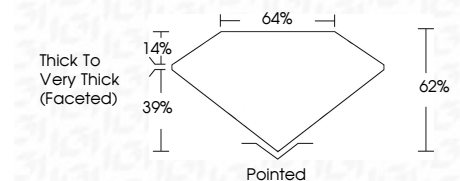

ELECTRONIC COPY

LG787645040
Report verification at igi.org

April 3, 2026
IGI Report Number **LG787645040**
Description **LABORATORY GROWN DIAMOND**
Shape and Cutting Style **OVAL MODIFIED BRILLIANT**
Measurements **12.71 X 8.44 X 5.23 MM**

GRADING RESULTS
Carat Weight **4.49 CARATS**
Color Grade **F**
Clarity Grade **VS 1**

ADDITIONAL GRADING INFORMATION
Polish **EXCELLENT**
Symmetry **EXCELLENT**
Fluorescence **NONE**
Inscription(s) **IGI LG787645040**
Comments: This Laboratory Grown Diamond was created by Chemical Vapor Deposition (CVD) growth process. Type IIa

April 3, 2026
IGI Report No **LG787645040**
OVAL MODIFIED BRILLIANT
12.71 X 8.44 X 5.23 MM
Carat Weight **4.49 CARATS**
Color Grade **F**
Clarity Grade **VS 1**
Depth **62%**
Table **64%**
Girdle **Thick to Very Thick (Faceted)**
Culet **Pointed**
Polish **EXCELLENT**
Symmetry **EXCELLENT**
Fluorescence **NONE**
Inscription(s) **IGI LG787645040**
Comments: This Laboratory Grown Diamond was created by Chemical Vapor Deposition (CVD) growth process. Type IIa

GRADING RESULTS
Carat Weight **4.49 CARATS**
Color Grade **F**
Clarity Grade **VS 1**

ADDITIONAL GRADING INFORMATION
Polish **EXCELLENT**
Symmetry **EXCELLENT**
Fluorescence **NONE**
Inscription(s) **IGI LG787645040**