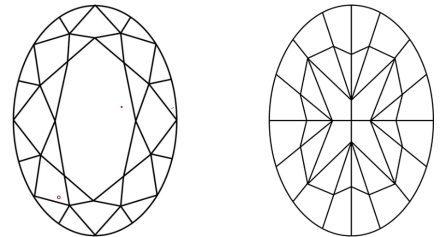

CLARITY CHARACTERISTICS

KEY TO SYMBOLS
Red symbols indicate internal characteristics.
Green symbols indicate external characteristics.