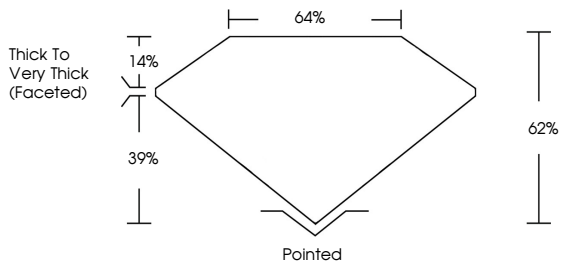

PROPORTIONS