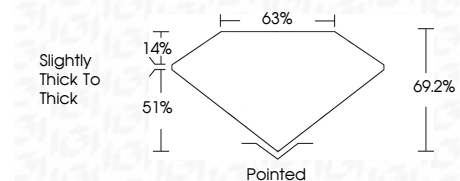

Measurements **8.77 X 6.16 X 4.26 MM**

GRADING RESULTS

Carat Weight **2.02 CARATS**
Color Grade **E**
Clarity Grade **VVS 2**

ADDITIONAL GRADING INFORMATION

Polish **EXCELLENT**
Symmetry **EXCELLENT**
Fluorescence **NONE**
Inscription(s) **IGI LG784681249**
Comments: This Laboratory Grown Diamond was created by Chemical Vapor Deposition (CVD) growth process. Type IIa

March 26, 2026
IGI Report No **LG784681249**
CUT CORNERED RECT. MODIFIED BRILLIANT
8.77 X 6.16 X 4.26 MM
Carat Weight **2.02 CARATS**
Color Grade **E**
Clarity Grade **VVS 2**
Depth **51%**
Table **14%**
Girdle **Slightly thick to Thick**
Culet **Pointed**
Polish **EXCELLENT**
Symmetry **EXCELLENT**
Fluorescence **NONE**
Inscription(s) **IGI LG784681249**
Comments: This Laboratory Grown Diamond was created by Chemical Vapor Deposition (CVD) growth process. Type IIa

LABORATORY GROWN DIAMOND REPORT

March 26, 2026
IGI Report Number **LG784681249**
Description **LABORATORY GROWN DIAMOND**
Shape and Cutting Style **CUT CORNERED RECTANGULAR
MODIFIED BRILLIANT**
Measurements **8.77 X 6.16 X 4.26 MM**

GRADING RESULTS

Carat Weight **2.02 CARATS**
Color Grade **E**
Clarity Grade **VVS 2**

ADDITIONAL GRADING INFORMATION

Polish **EXCELLENT**
Symmetry **EXCELLENT**
Fluorescence **NONE**
Inscription(s) **IGI LG784681249**