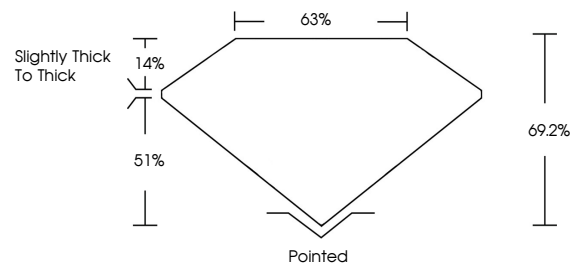

Measurements **8.77 X 6.16 X 4.26 MM**

GRADING RESULTS

Carat Weight **2.02 CARATS**
Color Grade **E**
Clarity Grade **VVS 2**

ADDITIONAL GRADING INFORMATION

Polish **EXCELLENT**
Symmetry **EXCELLENT**
Fluorescence **NONE**
Inscription(s) **IGI LG784681249**
Comments: This Laboratory Grown Diamond was created by Chemical Vapor Deposition (CVD) growth process. Type IIa

March 26, 2026
IGI Report No **LG784681249**
CUT CORNERED RECT. MODIFIED BRILLIANT
8.77 X 6.16 X 4.26 MM
Carat Weight **2.02 CARATS**
Color Grade **E**
Clarity Grade **VVS 2**
Depth **51%**
Table **14%**
Girdle **Slightly thick to Thick**
Culet **Pointed**
Polish **EXCELLENT**
Symmetry **EXCELLENT**
Fluorescence **NONE**
Inscription(s) **IGI LG784681249**
Comments: This Laboratory Grown Diamond was created by Chemical Vapor Deposition (CVD) growth process. Type IIa

GRADING RESULTS

Carat Weight **2.02 CARATS**
Color Grade **E**
Clarity Grade **VVS 2**

ADDITIONAL GRADING INFORMATION

Polish **EXCELLENT**
Symmetry **EXCELLENT**
Fluorescence **NONE**
Inscription(s) **IGI LG784681249**

Comments: This Laboratory Grown Diamond was created by Chemical Vapor Deposition (CVD) growth process. Type IIa

PROPORTIONS

CLARITY CHARACTERISTICS

KEY TO SYMBOLS

Red symbols indicate internal characteristics.
Green symbols indicate external characteristics.