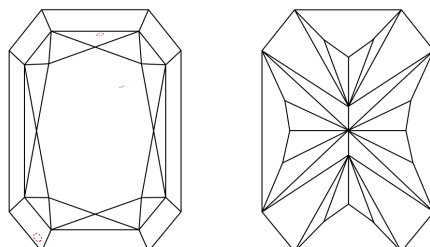

CLARITY CHARACTERISTICS

KEY TO SYMBOLS

Red symbols indicate internal characteristics.
Green symbols indicate external characteristics.