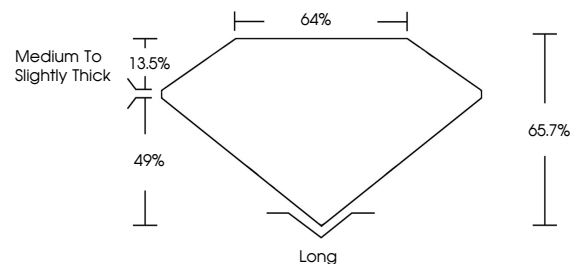

February 9, 2026
IGI Report No LG772649058
EMERALD CUT
2.03 CARATS
D
8.83 X 5.89 X 3.87 MM
Carat Weight
Color Grade
Clarity Grade
Depth
Table
Girdle
Medium to Slightly Thick
Culet
Long
Polish
Symmetry
Fluorescence
Inscription(s)
EXCELLENT
EXCELLENT
NONE
IGI LG772649058
Comments: This Laboratory Grown Diamond was created by Chemical Vapor Deposition (CVD) growth process. Type IIa

LABORATORY GROWN DIAMOND REPORT

February 9, 2026
IGI Report Number **LG772649058**
Description **LABORATORY GROWN DIAMOND**
Shape and Cutting Style **EMERALD CUT**
Measurements **8.83 X 5.89 X 3.87 MM**

GRADING RESULTS

Carat Weight **2.03 CARATS**
Color Grade **D**
Clarity Grade **VS 1**

ADDITIONAL GRADING INFORMATION

Polish **EXCELLENT**
Symmetry **EXCELLENT**
Fluorescence **NONE**
Inscription(s) **IGI LG772649058**

Comments: This Laboratory Grown Diamond was created by Chemical Vapor Deposition (CVD) growth process. Type IIa

PROPORTIONS

Sample Image Used

CLARITY CHARACTERISTICS

KEY TO SYMBOLS

Red symbols indicate internal characteristics.
Green symbols indicate external characteristics.