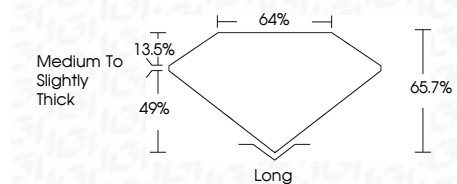

ELECTRONIC COPY

LG772649058
Report verification at igi.org

February 9, 2026
IGI Report Number **LG772649058**
Description **LABORATORY GROWN DIAMOND**
Shape and Cutting Style **EMERALD CUT**
Measurements **8.83 X 5.89 X 3.87 MM**

GRADING RESULTS

Carat Weight **2.03 CARATS**
Color Grade **D**
Clarity Grade **VS 1**

ADDITIONAL GRADING INFORMATION

Polish **EXCELLENT**
Symmetry **EXCELLENT**
Fluorescence **NONE**
Inscription(s) **IGI LG772649058**
Comments: This Laboratory Grown Diamond was created by Chemical Vapor Deposition (CVD) growth process. Type IIa

February 9, 2026
IGI Report No LG772649058
EMERALD CUT
2.03 CARATS
D
8.83 X 5.89 X 3.87 MM
Carat Weight
Color Grade
Clarity Grade
Depth
Table
Girdle
Medium to Slightly Thick
Culet
Long
Polish
Symmetry
Fluorescence
Inscription(s)
EXCELLENT
EXCELLENT
NONE
IGI LG772649058
Comments: This Laboratory Grown Diamond was created by Chemical Vapor Deposition (CVD) growth process. Type IIa

LABORATORY GROWN DIAMOND REPORT

February 9, 2026
IGI Report Number **LG772649058**
Description **LABORATORY GROWN DIAMOND**
Shape and Cutting Style **EMERALD CUT**
Measurements **8.83 X 5.89 X 3.87 MM**