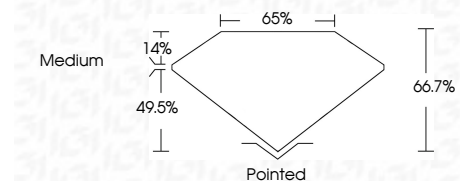

ELECTRONIC COPY

LG742504037
Report verification at igi.org

October 14, 2025
IGI Report Number **LG742504037**
Description **LABORATORY GROWN DIAMOND**

Shape and Cutting Style **CUT CORNERED
RECTANGULAR MODIFIED
BRILLIANT**

Measurements **10.17 X 7.18 X 4.79 MM**

GRADING RESULTS

Carat Weight **3.03 CARATS**
Color Grade **D**
Clarity Grade **VVS 2**

ADDITIONAL GRADING INFORMATION

Polish **EXCELLENT**
Symmetry **EXCELLENT**
Fluorescence **NONE**
Inscription(s) **(IGI) LG742504037**
Comments: This Laboratory Grown Diamond was created by Chemical Vapor Deposition (CVD) growth process. Type IIa

October 14, 2025
IGI Report No **LG742504037**
CUT CORNERED RECT. MODIFIED BRILLIANT
10.17 X 7.18 X 4.79 MM
Carat Weight **3.03 CARATS**
Color Grade **D**
Clarity Grade **VVS 2**
Depth **49.5%**
Table **14%**
Girdle **Medium**
Culet **Pointed**
Polish **EXCELLENT**
Symmetry **EXCELLENT**
Fluorescence **NONE**
Inscription(s) **(IGI) LG742504037**
Comments: This Laboratory Grown Diamond was created by Chemical Vapor Deposition (CVD) growth process. Type IIa

GRADING RESULTS

Carat Weight **3.03 CARATS**
Color Grade **D**
Clarity Grade **VVS 2**

ADDITIONAL GRADING INFORMATION

Polish **EXCELLENT**
Symmetry **EXCELLENT**
Fluorescence **NONE**
Inscription(s) **(IGI) LG742504037**