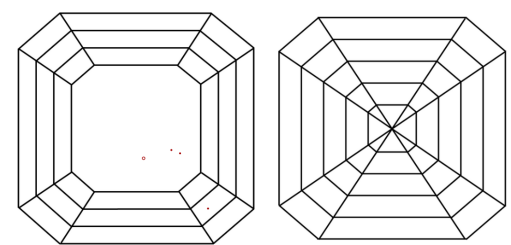

CLARITY CHARACTERISTICS

KEY TO SYMBOLS
Red symbols indicate internal characteristics.
Green symbols indicate external characteristics.