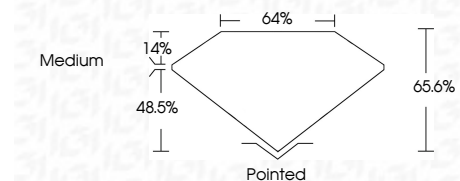

**ELECTRONIC COPY**

LG690502801  
Report verification at igi.org

March 15, 2025  
IGI Report Number **LG690502801**  
Description **LABORATORY GROWN DIAMOND**  
Shape and Cutting Style **SQUARE EMERALD CUT**  
Measurements **7.53 X 7.53 X 4.94 MM**

**GRADING RESULTS**  
Carat Weight **2.53 CARATS**  
Color Grade **E**  
Clarity Grade **VS 1**

**ADDITIONAL GRADING INFORMATION**  
Polish **EXCELLENT**  
Symmetry **EXCELLENT**  
Fluorescence **NONE**  
Inscription(s) **IGI LG690502801**  
Comments: This Laboratory Grown Diamond was created by Chemical Vapor Deposition (CVD) growth process. Type IIa

March 15, 2025  
IGI Report No LG690502801  
**SQUARE EMERALD CUT**  
2.53 CARATS  
E  
7.53 X 7.53 X 4.94 MM  
Carat Weight  
Color Grade  
Clarity Grade  
Depth  
Table  
Girdle  
Medium  
Pointed  
EXCELLENT  
EXCELLENT  
NONE  
IGI LG690502801  
Comments: This Laboratory Grown Diamond was created by Chemical Vapor Deposition (CVD) growth process. Type IIa

March 15, 2025  
IGI Report Number **LG690502801**  
Description **LABORATORY GROWN DIAMOND**  
Shape and Cutting Style **SQUARE EMERALD CUT**  
Measurements **7.53 X 7.53 X 4.94 MM**

**GRADING RESULTS**  
Carat Weight **2.53 CARATS**  
Color Grade **E**  
Clarity Grade **VS 1**