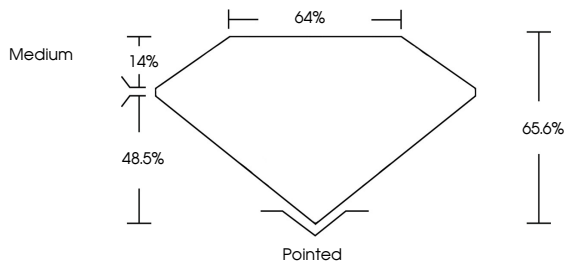

PROPORTIONS