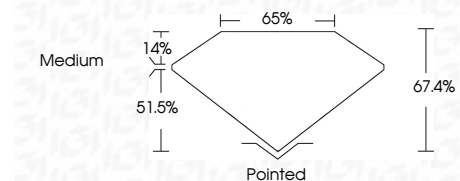

Measurements **9.13 X 6.23 X 4.20 MM**

GRADING RESULTS

Carat Weight **2.05 CARATS**
Color Grade **E**
Clarity Grade **VVS 2**

ADDITIONAL GRADING INFORMATION

Polish **EXCELLENT**
Symmetry **EXCELLENT**
Fluorescence **NONE**
Inscription(s) **IGI LG659466030**

Comments: This Laboratory Grown Diamond was created by Chemical Vapor Deposition (CVD) growth process. Type IIa

October 15, 2024
IGI Report No **LG659466030**
CUT CORNERED RECT. MODIFIED BRILLIANT
9.13 X 6.23 X 4.20 MM
Carat Weight **2.05 CARATS**
Color Grade **E**
Clarity Grade **VVS 2**
Depth **67.4%**
Table **51.5%**
Girdle **Medium**
Culet **Pointed**
Polish **EXCELLENT**
Symmetry **EXCELLENT**
Fluorescence **NONE**
Inscription(s) **IGI LG659466030**
Comments: This Laboratory Grown Diamond was created by Chemical Vapor Deposition (CVD) growth process. Type IIa

LABORATORY GROWN DIAMOND REPORT

October 15, 2024
IGI Report Number **LG659466030**
Description **LABORATORY GROWN DIAMOND**
Shape and Cutting Style **CUT CORNERED RECTANGULAR
MODIFIED BRILLIANT**
Measurements **9.13 X 6.23 X 4.20 MM**

GRADING RESULTS

Carat Weight **2.05 CARATS**
Color Grade **E**
Clarity Grade **VVS 2**

ADDITIONAL GRADING INFORMATION

Polish **EXCELLENT**
Symmetry **EXCELLENT**
Fluorescence **NONE**

Inscription(s) **IGI LG659466030**