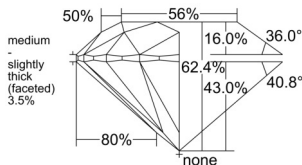

GIA®

FACSIMILE

GIA REPORT

7546796600

Verify this report at GIA.edu

GIA NATURAL DIAMOND DOSSIER®

March 11, 2026
GIA Report Number **7546796600**
Shape and Cutting Style ..... **Round Brilliant**
Measurements ..... **5.28 - 5.31 x 3.30 mm**

GRADING RESULTS

Carat Weight ..... **0.57 carat**
Color Grade ..... **G**
Clarity Grade **VS2**
Cut Grade ..... **Excellent**

ADDITIONAL GRADING INFORMATION

Polish ..... **Excellent**
Symmetry ..... **Excellent**
Fluorescence ..... **None**
Clarity Characteristics..... **Crystal, Cloud**
Inscription(s): **GIA 7546796600**

PROPORTIONS

Profile to actual proportions