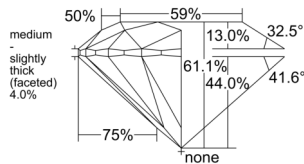

GIA®

FACSIMILE

GIA REPORT

7542839872

Verify this report at GIA.edu

GIA NATURAL DIAMOND DOSSIER®

March 18, 2026

GIA Report Number 7542839872

Shape and Cutting Style ..... Round Brilliant

Measurements ..... 5.40 - 5.43 x 3.31 mm

GRADING RESULTS

Carat Weight ..... 0.59 carat

Color Grade ..... G

Clarity Grade VS2

Cut Grade ..... Excellent

ADDITIONAL GRADING INFORMATION

Polish ..... Excellent

Symmetry ..... Excellent

Fluorescence ..... None

Clarity Characteristics..... Cloud, Crystal, Feather

Inscription(s): GIA 7542839872

PROPORTIONS

Profile to actual proportions

GRADING SCALES

GIA
COLOR
SCALE

COLORESS	D
	E
	F
	G
	H
	I
	J
NEAR COLORESS	K
	L
FANT	M
	N
	O
	P
	Q
VERY LIGHT	R
	S
	T
	U
	V
	W
	X
	Y
LIGHT	Z

GIA
CLARITY
SCALE

	FLAWLESS
	INTERNALLY FLAWLESS
VERY VERY SLIGHTLY INCLUDED	VVS₁
	VVS₂
VERY SLIGHTLY INCLUDED	VS₁
	VS₂
SLIGHTLY INCLUDED	SI₁
	SI₂
	I₁
	I₂
INCLUDED	I₃

GIA
CUT
SCALE

	EXCELLENT
	VERY GOOD
	GOOD
	FAIR
	POOR