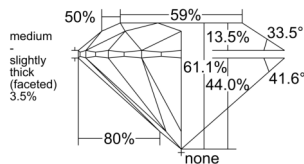

GIA®

FACSIMILE

GIA REPORT

7541798138

Verify this report at GIA.edu

GIA NATURAL DIAMOND DOSSIER®

March 27, 2026

GIA Report Number 7541798138

Shape and Cutting Style ..... Round Brilliant

Measurements ..... 5.38 - 5.43 x 3.30 mm

GRADING RESULTS

Carat Weight ..... 0.59 carat

Color Grade ..... F

Clarity Grade VS1

Cut Grade ..... Excellent

ADDITIONAL GRADING INFORMATION

Polish ..... Excellent

Symmetry ..... Excellent

Fluorescence ..... None

Clarity Characteristics..... Cloud, Indented Natural

Inspection(s): GIA 7541798138

PROPORTIONS

Profile to actual proportions

GRADING SCALES

GIA COLOR SCALE

COLORESS	D
	E
	F
	G
	H
	I
	J
NEAR COLORESS	K
	L
Faint	M
	N
	O
	P
	Q
Very Light	R
	S
	T
	U
	V
	W
	X
	Y
Light	Z

GIA CLARITY SCALE

FLAWLESS	VERY VERY SLIGHTLY INCLUDED	VS₁	VS₂	VS₁	VS₂	SI₁	SI₂	I₁	I₂	I₃					
											FLAWLESS	INTERNALLY FLAWLESS	VERY SLIGHTLY INCLUDED	SLIGHTLY INCLUDED	INCLUDED

GIA CUT SCALE

EXCELLENT
VERY GOOD
GOOD
FAIR
POOR