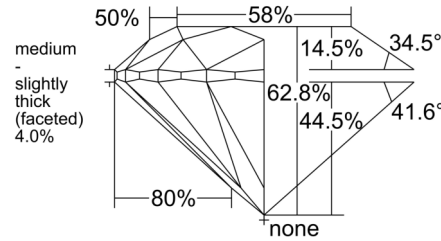

GIA NATURAL DIAMOND GRADING REPORT

February 09, 2026

GIA Report Number 7541603862

Shape and Cutting Style Round Brilliant

Measurements 7.85 - 7.92 x 4.95 mm

GRADING RESULTS

Carat Weight 1.90 carat

Color Grade I

Clarity Grade VS2

Cut Grade Excellent

ADDITIONAL GRADING INFORMATION

Polish Excellent

Symmetry Excellent

Fluorescence None

Inscription(s): GIA 7541603862

Comments: Additional clouds are not shown. Pinpoints are not shown.

PROPORTIONS

Profile to actual proportions

CLARITY CHARACTERISTICS

KEY TO SYMBOLS*

-  Cloud
-  Crystal
-  Needle

* Red symbols denote internal characteristics (inclusions). Green or black symbols denote external characteristics (blemishes). Diagram is an approximate representation of the diamond, and symbols shown indicate type, position, and approximate size of clarity characteristics. All clarity characteristics may not be shown. Details of finish are not shown.