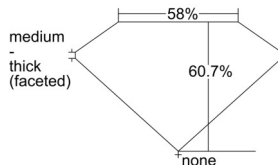

GIA®

FACSIMILE

GIA REPORT

7508455306

Verify this report at GIA.edu

GIA NATURAL DIAMOND DOSSIER®

September 19, 2024
GIA Report Number 7508455306
Shape and Cutting Style ..... Oval Brilliant
Measurements ..... 5.90 x 3.93 x 2.38 mm

GRADING RESULTS

Carat Weight ..... 0.35 carat
Color Grade ..... G
Clarity Grade SI1

ADDITIONAL GRADING INFORMATION

Polish ..... Excellent
Symmetry ..... Excellent
Fluorescence ..... Faint
Clarity Characteristics ..... Crystal, Feather
Inscription(s): GIA 7508455306

PROPORTIONS

Profile not to actual proportions

GRADING SCALES

GIA COLOR SCALE		GIA CLARITY SCALE			
COLORLESS	D	VERY VERY SLIGHTLY INCLUDED	FLAWLESS		
	E		INTERNALLY FLAWLESS		
	F	VERY SLIGHTLY INCLUDED	VVS₁		
	G		VVS₂		
	H		VS₁		
	NEAR COLORLESS	I	SLIGHTLY INCLUDED	VS₂	
		J		SI₁	
		FAINT	K	INCLUDED	SI₂
			L		I₁
			M		I₂
VERT LIGHT	N		INCLUDED	I₃	
	O				
	P				
	Q				
	R				
LIGHT	S				
	T				
	U				
	V				
	W				
	X				
Y					
Z