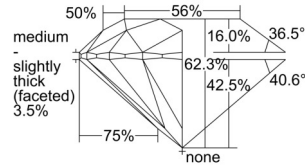

GIA®

FACSIMILE

GIA REPORT 7508255101

Verify this report at GIA.edu

GIA NATURAL DIAMOND DOSSIER®

August 22, 2024
GIA Report Number 7508255101
Shape and Cutting Style ..... Round Brilliant
Measurements ..... 5.36 - 5.38 x 3.35 mm

GRADING RESULTS

Carat Weight ..... 0.60 carat
Color Grade ..... H
Clarity Grade S11
Cut Grade ..... Excellent

ADDITIONAL GRADING INFORMATION

Polish ..... Excellent
Symmetry ..... Excellent
Fluorescence ..... None
Clarity Characteristics ..... Feather, Cloud
Inscription(s): GIA 7508255101

PROPORTIONS

Profile to actual proportions

GRADING SCALES

GIA COLOR SCALE	GIA CLARITY SCALE	GIA CUT SCALE	
D	FLAWLESS	EXCELLENT	
E	INTERNALLY FLAWLESS		
F		VVS₁	VERY GOOD
G	VVS₂		
H	VS₁	GOOD	
I	VS₂		
J	S1₁	FAIR	
K	S1₂		
L	I₁	POOR	
M	I₂		
N	I₃		
O			
P			
Q			
R			
S			
T			
U			
V			
W			
X			
Y			
Z