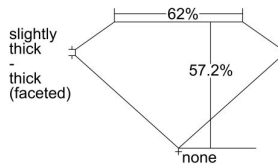

GIA®

FACSIMILE

GIA REPORT

7498475440

Verify this report at GIA.edu

GIA NATURAL DIAMOND DOSSIER®

May 27, 2024
GIA Report Number **7498475440**
Shape and Cutting Style ..... **Marquise Brilliant**
Measurements ..... **8.06 x 4.31 x 2.47 mm**

GRADING RESULTS

Carat Weight ..... **0.51 carat**
Color Grade ..... **G**
Clarity Grade **VS1**

ADDITIONAL GRADING INFORMATION

Polish ..... **Excellent**
Symmetry ..... **Excellent**
Fluorescence ..... **Faint**
Clarity Characteristics..... **Feather, Needle, Pinpoint**
Inscription(s): **GIA 7498475440**

PROPORTIONS

Profile not to actual proportions

GRADING SCALES

GIA COLOR SCALE		GIA CLARITY SCALE	
COLORLESS	D	VERY VERY SLIGHTLY INCLUDED	FLAWLESS
	E		INTERNALLY FLAWLESS
	F		VVS₁
	G		VVS₂
	H		VS₁
NEAR COLORLESS	I	VERY SLIGHTLY INCLUDED	VS₂
	J		SI₁
	K		SI₂
	L		I₁
	M		I₂
FAINT	N	SLIGHTLY INCLUDED	I₃
	O		
	P		
	Q		
	R		
VERY LIGHT	S	INCLUDED	
	T		
	U		
	V		
	W		
LIGHT	X		
	Y		
	Z