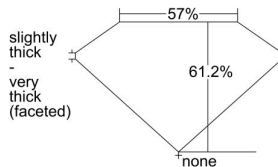

GIA®

FACSIMILE

GIA REPORT

7498417496

Verify this report at GIA.edu

GIA NATURAL DIAMOND DOSSIER®

May 21, 2024
GIA Report Number 7498417496
Shape and Cutting Style ..... Marquise Brilliant
Measurements ..... 8.66 x 4.31 x 2.64 mm

GRADING RESULTS

Carat Weight ..... 0.59 carat
Color Grade ..... G
Clarity Grade VS1

ADDITIONAL GRADING INFORMATION

Polish ..... Excellent
Symmetry ..... Excellent
Fluorescence ..... None
Clarity Characteristics ..... Cloud, Pinpoint
Inscription(s): GIA 7498417496

PROPORTIONS

Profile not to actual proportions

GRADING SCALES

GIA COLOR SCALE		GIA CLARITY SCALE			
COLORLESS	D	VERY VERY SLIGHTLY INCLUDED	FLAWLESS		
	E		INTERNALLY FLAWLESS		
	F	VERY SLIGHTLY INCLUDED	VVS₁		
	G		VVS₂		
	H		VS₁		
	NEAR COLORLESS	I	SLIGHTLY INCLUDED	VS₂	
		J		SI₁	
		FAINT	K	INCLUDED	SI₂
			L		I₁
			M		I₂
VERT LIGHT	N	LIGHT	I₃		
	O				
	P				
	Q				
	R