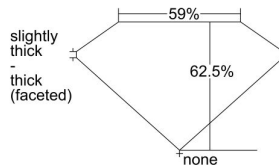

GIA®

FACSIMILE

GIA REPORT

7496470193

Verify this report at GIA.edu

GIA NATURAL DIAMOND DOSSIER®

May 28, 2024
GIA Report Number 7496470193
Shape and Cutting Style ..... Marquise Brilliant
Measurements ..... 9.06 x 4.34 x 2.72 mm

GRADING RESULTS

Carat Weight ..... 0.61 carat
Color Grade ..... D
Clarity Grade VS2

ADDITIONAL GRADING INFORMATION

Polish ..... Excellent
Symmetry ..... Excellent
Fluorescence ..... None
Clarity Characteristics ..... Cloud, Crystal
Inscription(s): GIA 7496470193

PROPORTIONS

Profile not to actual proportions

GRADING SCALES

GIA COLOR SCALE		GIA CLARITY SCALE			
COLORLESS	D	VERY VERY SLIGHTLY INCLUDED	FLAWLESS		
	E		INTERNALLY FLAWLESS		
	F	VERY SLIGHTLY INCLUDED	VVS₁		
	G		VVS₂		
	H		VS₁		
	NEAR COLORLESS	I	SLIGHTLY INCLUDED	VS₂	
		J		SI₁	
		FAINT	K	INCLUDED	SI₂
			L		I₁
			M		I₂
VERT LIGHT			N	INCLUDED	I₃
			O		
			P		
	Q				
LIGHT	R				
	S				
	T				
	U				
	V				
	Z