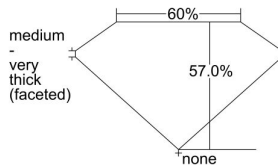

GIA®

FACSIMILE

GIA REPORT

7488982866

Verify this report at GIA.edu

GIA NATURAL DIAMOND DOSSIER®

April 02, 2024
GIA Report Number 7488982866
Shape and Cutting Style ..... Heart Brilliant
Measurements ..... 4.47 x 5.01 x 2.86 mm

GRADING RESULTS

Carat Weight ..... 0.38 carat
Color Grade ..... F
Clarity Grade VVS2

ADDITIONAL GRADING INFORMATION

Polish ..... Excellent
Symmetry ..... Very Good
Fluorescence ..... None
Clarity Characteristics..... Feather, Cloud
Inscription(s): GIA 7488982866

PROPORTIONS

Profile not to actual proportions

GRADING SCALES

GIA COLOR SCALE		GIA CLARITY SCALE			
COLORLESS	D	VERY VERY SLIGHTLY INCLUDED	FLAWLESS		
	E		INTERNALLY FLAWLESS		
	F	VERY SLIGHTLY INCLUDED	VVS₁		
	G		VVS₂		
	H		VS₁		
	NEAR COLORLESS	I	SLIGHTLY INCLUDED	VS₂	
		J		SI₁	
		FAINT	K	INCLUDED	SI₂
			L		I₁
			M		I₂
VERT LIGHT	N		INCLUDED	I₃	
	O				
	P				
	Q				
	LIGHT		R		
		S			
		T			
U					
V					
W					
X					
Y					
Z