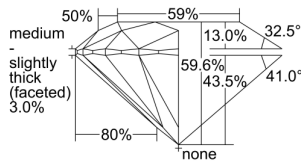

GIA®

FACSIMILE

GIA REPORT

7488749447

Verify this report at GIA.edu

GIA NATURAL DIAMOND DOSSIER®

March 06, 2024
GIA Report Number **7488749447**
Shape and Cutting Style ..... **Round Brilliant**
Measurements ..... **5.92 - 5.96 x 3.54 mm**

GRADING RESULTS

Carat Weight ..... **0.76 carat**
Color Grade ..... **H**
Clarity Grade **VS1**
Cut Grade ..... **Excellent**

ADDITIONAL GRADING INFORMATION

Polish ..... **Excellent**
Symmetry ..... **Excellent**
Fluorescence ..... **None**
Clarity Characteristics ..... **Feather, Pinpoint**
Inscription(s): **GIA 7488749447**

PROPORTIONS

Profile to actual proportions

GRADING SCALES

GIA COLOR SCALE	GIA CLARITY SCALE	GIA CUT SCALE	
D	FLAWLESS	EXCELLENT	
E	INTERNALLY FLAWLESS		
F		VVS₁	VERY GOOD
G	VVS₂		
H	VS₁	GOOD	
I	VS₂		
J	SI₁	FAIR	
K	SI₂		
L	I₁	POOR	
M			
N			
O	I₂		
P			
Q			
R	I₃		
S			
T			
U			
V			
W			
X			
Y			
Z