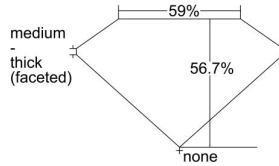

GIA®

FACSIMILE

GIA REPORT 7488390278

Verify this report at GIA.edu

GIA NATURAL DIAMOND DOSSIER®

January 19, 2024
GIA Report Number **7488390278**
Shape and Cutting Style ..... **Heart Brilliant**
Measurements ..... **5.12 x 5.66 x 3.21 mm**

GRADING RESULTS

Carat Weight ..... **0.55 carat**
Color Grade ..... **G**
Clarity Grade **VS2**

ADDITIONAL GRADING INFORMATION

Polish ..... **Excellent**
Symmetry ..... **Excellent**
Fluorescence ..... **None**
Clarity Characteristics..... **Feather, Cloud**
Inspection(s): GIA 7488390278

PROPORTIONS

Profile not to actual proportions

GRADING SCALES

GIA COLOR SCALE		GIA CLARITY SCALE			
COLORLESS	D	VERY VERY SLIGHTLY INCLUDED	FLAWLESS		
	E		INTERNALLY FLAWLESS		
	F	VERY SLIGHTLY INCLUDED	VVS₁		
	G		VVS₂		
	H		VS₁		
	NEAR COLORLESS	I	SLIGHTLY INCLUDED	VS₂	
		J		SI₁	
		FAINT	K	INCLUDED	SI₂
			L		I₁
			M		I₂
VERT LIGHT			N	INCLUDED	I₃
			O		
			P		
	Q				
LIGHT	R				
	S				
	T				
	U				
	V				
	Z