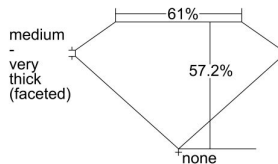

GIA®

FACSIMILE

GIA REPORT 7488254162

Verify this report at GIA.edu

GIA NATURAL DIAMOND DOSSIER®

December 29, 2023
GIA Report Number **7488254162**
Shape and Cutting Style ..... **Heart Brilliant**
Measurements ..... **4.59 x 5.09 x 2.91 mm**

GRADING RESULTS

Carat Weight ..... **0.41 carat**
Color Grade ..... **E**
Clarity Grade **VS1**

ADDITIONAL GRADING INFORMATION

Polish ..... **Excellent**
Symmetry ..... **Excellent**
Fluorescence ..... **Faint**
Clarity Characteristics ..... **Feather, Pinpoint**
Inscription(s): **GIA 7488254162**

PROPORTIONS

Profile not to actual proportions

GRADING SCALES

GIA COLOR SCALE		GIA CLARITY SCALE			
COLORLESS	D	VERY VERY SLIGHTLY INCLUDED	FLAWLESS		
	E		INTERNALLY FLAWLESS		
	F	VERY SLIGHTLY INCLUDED	VVS₁		
	G		VVS₂		
	H		VS₁		
	NEAR COLORLESS	I	SLIGHTLY INCLUDED	VS₂	
		J		SI₁	
		FAINT	K	INCLUDED	SI₂
			L		I₁
			M		I₂
VERT LIGHT			N	INCLUDED	I₃
	O				
	P				
	Q				
LIGHT	R				
	S				
	T				
	U				
	V				
	W				
	X				
	Y				
	Z