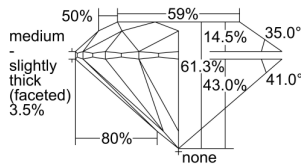

GIA®

FACSIMILE

GIA REPORT

7486978143

Verify this report at GIA.edu

GIA NATURAL DIAMOND DOSSIER®

April 02, 2024
GIA Report Number **7486978143**
Shape and Cutting Style ..... **Round Brilliant**
Measurements ..... **5.75 - 5.77 x 3.53 mm**

GRADING RESULTS

Carat Weight ..... **0.72 carat**
Color Grade ..... **G**
Clarity Grade **VS1**
Cut Grade ..... **Excellent**

ADDITIONAL GRADING INFORMATION

Polish ..... **Excellent**
Symmetry ..... **Excellent**
Fluorescence ..... **Faint**
Clarity Characteristics..... **Crystal, Feather, Pinpoint**
Inscription(s): **GIA 7486978143**

PROPORTIONS

Profile to actual proportions

GRADING SCALES

GIA COLOR SCALE

COLORLESS	D
	E
	F
	G
	H
	I
	J
NEAR COLORLESS	K
	L
	M
	N
	O
	P
	Q
	R
	S
	T
	U
	V
	W
	X
	Y
	Z

GIA CLARITY SCALE

FLAWLESS	FLAWLESS	
		EXCELLENT
INTERNALLY FLAWLESS	VERY VERY SLIGHTLY INCLUDED	
		VERY GOOD
VVS₁	GOOD	
VVS₂		
VS₁	FAIR	
VS₂		
SI₁	POOR	
SI₂		
I₁		
I₂		
I₃		

GIA CUT SCALE

EXCELLENT
VERY GOOD
GOOD
FAIR
POOR