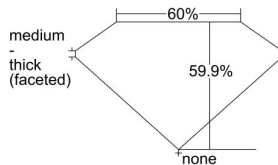

GIA®

FACSIMILE

GIA REPORT

7486433488

Verify this report at GIA.edu

GIA NATURAL DIAMOND DOSSIER®

January 25, 2024
GIA Report Number **7486433488**
Shape and Cutting Style ..... **Heart Brilliant**
Measurements ..... **4.90 x 5.42 x 3.24 mm**

GRADING RESULTS

Carat Weight ..... **0.51 carat**
Color Grade ..... **G**
Clarity Grade **VS1**

ADDITIONAL GRADING INFORMATION

Polish ..... **Excellent**
Symmetry ..... **Excellent**
Fluorescence ..... **Faint**
Clarity Characteristics..... **Crystal, Feather, Needle, Pinpoint**
Inscription(s): **GIA 7486433488**

PROPORTIONS

Profile not to actual proportions

GRADING SCALES

GIA COLOR SCALE		GIA CLARITY SCALE			
COLORLESS	D	VERY VERY SLIGHTLY INCLUDED	FLAWLESS		
	E		INTERNALLY FLAWLESS		
	F	VERY SLIGHTLY INCLUDED	VVS₁		
	G		VVS₂		
	H		VS₁		
	NEAR COLORLESS	I	SLIGHTLY INCLUDED	VS₂	
		J		SI₁	
		FAINT	K	INCLUDED	SI₂
			L		I₁
			M		I₂
VERT LIGHT	N	LIGHT	I₃		
	O				
	P				
	Q				
	R