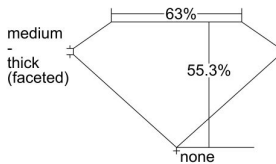

GIA®

FACSIMILE

GIA REPORT 7486301112

Verify this report at GIA.edu

GIA NATURAL DIAMOND DOSSIER®

January 05, 2024
GIA Report Number **7486301112**
Shape and Cutting Style ..... **Heart Brilliant**
Measurements ..... **4.68 x 5.15 x 2.85 mm**

GRADING RESULTS

Carat Weight ..... **0.41 carat**
Color Grade ..... **E**
Clarity Grade **S12**

ADDITIONAL GRADING INFORMATION

Polish ..... **Excellent**
Symmetry ..... **Very Good**
Fluorescence ..... **Faint**
Clarity Characteristics..... **Twinning Wisp**
Inscription(s): **GIA 7486301112**

PROPORTIONS

Profile not to actual proportions

GRADING SCALES

GIA COLOR SCALE		GIA CLARITY SCALE			
COLORLESS	D	VERY VERY SLIGHTLY INCLUDED	FLAWLESS		
	E		INTERNALLY FLAWLESS		
	F		VVS₁		
	NEAR COLORLESS	G	VVS₂		
		H	VERY SLIGHTLY INCLUDED	VS₁	
		I		VS₂	
		FAINT	J	SLIGHTLY INCLUDED	S1₁
			K		S1₂
	L		INCLUDED		I₁
	M			I₂	
VERT LIGHT	N		INCLUDED	I₃	
	O				
	P				
	Q				
	R				
LIGHT	S				
	T				
	U				
	V				
	Z