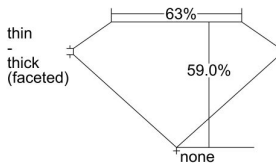

GIA®

FACSIMILE

GIA REPORT 7482619258

Verify this report at GIA.edu

GIA NATURAL DIAMOND DOSSIER®

February 20, 2024
GIA Report Number **7482619258**
Shape and Cutting Style ..... **Heart Brilliant**
Measurements ..... **4.58 x 5.07 x 2.99 mm**

GRADING RESULTS

Carat Weight ..... **0.41 carat**
Color Grade ..... **G**
Clarity Grade **VS2**

ADDITIONAL GRADING INFORMATION

Polish ..... **Excellent**
Symmetry ..... **Excellent**
Fluorescence ..... **None**
Clarity Characteristics..... **Needle, Feather, Cloud, Crystal**
Inscription(s): **GIA 7482619258**

PROPORTIONS

Profile not to actual proportions

GRADING SCALES

GIA COLOR SCALE		GIA CLARITY SCALE			
COLORLESS	D	VERY VERY SLIGHTLY INCLUDED	FLAWLESS		
	E		INTERNALLY FLAWLESS		
	F	VERY SLIGHTLY INCLUDED	VVS₁		
	G		VVS₂		
	H		VS₁		
	NEAR COLORLESS	I	SLIGHTLY INCLUDED	VS₂	
		J		SI₁	
		FAINT	K	INCLUDED	SI₂
			L		I₁
			M		I₂
VERT LIGHT	N	LIGHT	I₃		
	O				
	P				
	Q				
	R