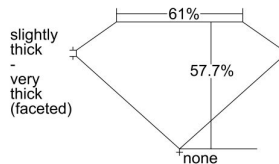

GIA®

FACSIMILE

GIA REPORT

7482444588

Verify this report at GIA.edu

GIA NATURAL DIAMOND DOSSIER®

January 29, 2024
GIA Report Number **7482444588**
Shape and Cutting Style ..... **Heart Brilliant**
Measurements ..... **5.20 x 5.88 x 3.39 mm**

GRADING RESULTS

Carat Weight ..... **0.60 carat**
Color Grade ..... **G**
Clarity Grade **VVS2**

ADDITIONAL GRADING INFORMATION

Polish ..... **Excellent**
Symmetry ..... **Very Good**
Fluorescence ..... **None**
Clarity Characteristics..... **Pinpoint, Feather**
Inscription(s): **GIA 7482444588**

PROPORTIONS

Profile not to actual proportions

GRADING SCALES

GIA COLOR SCALE		GIA CLARITY SCALE	
COLORLESS	D	VERY VERY SLIGHTLY INCLUDED	FLAWLESS
	E		INTERNALLY FLAWLESS
	F		VVS₁
	G		VVS₂
	H		VS₁
	I		VS₂
	J		SI₁
	K		SI₂
	L		I₁
	M		I₂
NEAR COLORLESS	N	SLIGHTLY INCLUDED	I₃
	O		
	P		
	Q		
FAINT	R	INCLUDED	
	S		
	T		
	U		
VERT LIGHT	V		
	W		
	X		
	Y		
LIGHT	Z