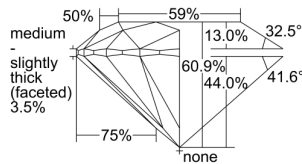

GIA®

FACSIMILE

GIA REPORT

7482372561

Verify this report at GIA.edu

GIA NATURAL DIAMOND DOSSIER®

January 17, 2024
GIA Report Number **7482372561**
Shape and Cutting Style ..... **Round Brilliant**
Measurements ..... **5.73 - 5.77 x 3.50 mm**

GRADING RESULTS

Carat Weight ..... **0.71 carat**
Color Grade ..... **G**
Clarity Grade **VS1**
Cut Grade ..... **Excellent**

ADDITIONAL GRADING INFORMATION

Polish ..... **Excellent**
Symmetry ..... **Excellent**
Fluorescence ..... **None**
Clarity Characteristics..... **Crystal, Cloud, Needle, Pinpoint**
Inscription(s): GIA 7482372561

PROPORTIONS

Profile to actual proportions

GRADING SCALES

GIA COLOR SCALE	GIA CLARITY SCALE	GIA CUT SCALE
D	FLAWLESS	EXCELLENT
E	FLAWLESS	
F	INTERNALLY FLAWLESS	VERY GOOD
G	FLAWLESS	
H	VVS₁	GOOD
I	VVS₂	
J	VS₁	FAIR
K	VS₂	
L	SI₁	POOR
M	SI₂	
N	I₁	
O	I₂	
P	I₃	
Q		
R		
S		
T		
U		
V		
W		
X		
Y		
Z