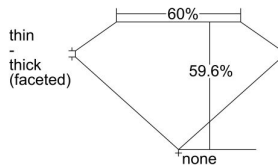

GIA®

FACSIMILE

GIA REPORT 7482371588

Verify this report at GIA.edu

GIA NATURAL DIAMOND DOSSIER®

January 17, 2024
GIA Report Number **7482371588**
Shape and Cutting Style ..... **Oval Brilliant**
Measurements ..... **7.67 x 5.50 x 3.28 mm**

GRADING RESULTS

Carat Weight ..... **0.90 carat**
Color Grade ..... **E**
Clarity Grade **VS1**

ADDITIONAL GRADING INFORMATION

Polish ..... **Excellent**
Symmetry ..... **Very Good**
Fluorescence ..... **None**
Clarity Characteristics..... **Cloud, Feather, Needle, Pinpoint**
Inscription(s): **GIA 7482371588**

PROPORTIONS

Profile not to actual proportions

GRADING SCALES

GIA COLOR SCALE		GIA CLARITY SCALE			
COLORLESS	D	VERY VERY SLIGHTLY INCLUDED	FLAWLESS		
	E		INTERNALLY FLAWLESS		
	F	VERY SLIGHTLY INCLUDED	VVS₁		
	G		VVS₂		
	H		VS₁		
	NEAR COLORLESS	I	SLIGHTLY INCLUDED	VS₂	
		J		SI₁	
		FAINT	K	INCLUDED	SI₂
			L		I₁
			M		I₂
VERT LIGHT	N	LIGHT	I₃		
	O				
	P				
	Q				
	R