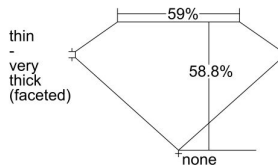

GIA®

FACSIMILE

GIA REPORT

7481506841

Verify this report at GIA.edu

GIA NATURAL DIAMOND DOSSIER®

February 06, 2024

GIA Report Number **7481506841**

Shape and Cutting Style ..... **Heart Brilliant**

Measurements ..... **4.57 x 5.43 x 3.19 mm**

GRADING RESULTS

Carat Weight ..... **0.47 carat**

Color Grade ..... **F**

Clarity Grade **VS2**

ADDITIONAL GRADING INFORMATION

Polish ..... **Excellent**

Symmetry ..... **Very Good**

Fluorescence ..... **None**

Clarity Characteristics..... **Crystal, Feather**

Inscription(s): GIA 7481506841

PROPORTIONS

Profile not to actual proportions

GRADING SCALES

GIA COLOR SCALE		GIA CLARITY SCALE			
COLORLESS	D	VERY VERY SLIGHTLY INCLUDED	FLAWLESS		
	E		INTERNALLY FLAWLESS		
	F	VERY SLIGHTLY INCLUDED	VVS₁		
	G		VVS₂		
	H		VS₁		
	NEAR COLORLESS	I	SLIGHTLY INCLUDED	VS₂	
		J		SI₁	
		FAINT	K	INCLUDED	SI₂
			L		I₁
			M		I₂
VERT LIGHT	N	LIGHT	I₃		
	O				
	P				
	Q				
	R