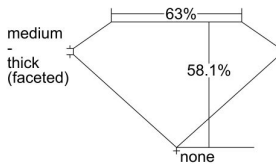

GIA®

FACSIMILE

GIA REPORT 7481370242

Verify this report at GIA.edu

GIA NATURAL DIAMOND DOSSIER®

January 16, 2024
GIA Report Number **7481370242**
Shape and Cutting Style ..... **Heart Brilliant**
Measurements ..... **4.36 x 5.16 x 3.00 mm**

GRADING RESULTS

Carat Weight ..... **0.40 carat**
Color Grade ..... **F**
Clarity Grade **VVS2**

ADDITIONAL GRADING INFORMATION

Polish ..... **Excellent**
Symmetry ..... **Excellent**
Fluorescence ..... **None**
Clarity Characteristics..... **Crystal, Pinpoint, Feather**
Inscription(s): **GIA 7481370242**

PROPORTIONS

Profile not to actual proportions

GRADING SCALES

GIA COLOR SCALE		GIA CLARITY SCALE			
COLORLESS	D	VERY VERY SLIGHTLY INCLUDED	FLAWLESS		
	E		INTERNALLY FLAWLESS		
	F	VERY SLIGHTLY INCLUDED	VVS₁		
	G		VVS₂		
	H		VS₁		
	NEAR COLORLESS	I	SLIGHTLY INCLUDED	VS₂	
		J		SI₁	
		FAINT	K	INCLUDED	SI₂
			L		I₁
			M		I₂
VERTICALLY LIGHT			N	INCLUDED	I₃
			O		
			P		
	Q				
LIGHT	R				
	S				
	T				
	U				
	V				
	W				
	X				
	Y				
	Z