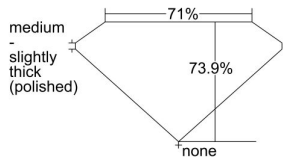

GIA®

FACSIMILE

GIA REPORT 7481221228

Verify this report at GIA.edu

GIA NATURAL DIAMOND DOSSIER®

December 25, 2023
GIA Report Number **7481221228**
Shape and Cutting Style ..... **Square Modified Brilliant**
Measurements ..... **4.08 x 4.01 x 2.96 mm**

GRADING RESULTS

Carat Weight ..... **0.41 carat**
Color Grade ..... **H**
Clarity Grade **VS1**

ADDITIONAL GRADING INFORMATION

Polish ..... **Excellent**
Symmetry ..... **Very Good**
Fluorescence ..... **Faint**
Clarity Characteristics ..... **Feather, Pinpoint**
Inscription(s): **GIA 7481221228**

PROPORTIONS

Profile not to actual proportions

GRADING SCALES

GIA COLOR SCALE		GIA CLARITY SCALE			
COLORLESS	D	VERY VERY SLIGHTLY INCLUDED	FLAWLESS		
	E		INTERNALLY FLAWLESS		
	F	VERY SLIGHTLY INCLUDED	VVS₁		
	G		VVS₂		
	H		VS₁		
	NEAR COLORLESS	I	SLIGHTLY INCLUDED	VS₂	
		J		SI₁	
		FAINT	K	INCLUDED	SI₂
			L		I₁
			M		I₂
VERT LIGHT	N		INCLUDED	I₃	
	O				
	P				
	Q				
	LIGHT		R		
		S			
		T			
U					
V					
W					
X					
Y					
Z