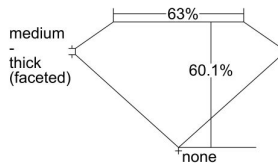

GIA®

FACSIMILE

GIA REPORT 7478929451

Verify this report at GIA.edu

GIA NATURAL DIAMOND DOSSIER®

October 30, 2023
GIA Report Number **7478929451**
Shape and Cutting Style ..... **Heart Brilliant**
Measurements ..... **5.34 x 6.35 x 3.82 mm**

GRADING RESULTS

Carat Weight ..... **0.78 carat**
Color Grade ..... **E**
Clarity Grade **VS1**

ADDITIONAL GRADING INFORMATION

Polish ..... **Excellent**
Symmetry ..... **Excellent**
Fluorescence ..... **None**
Clarity Characteristics..... **Cloud**
Inscription(s): **GIA 7478929451**

PROPORTIONS

Profile not to actual proportions

GRADING SCALES

GIA COLOR SCALE		GIA CLARITY SCALE			
COLORLESS	D	NEAR COLORLESS	FLAWLESS		
	E		INTERNALLY FLAWLESS		
	F		VERY VERY SLIGHTLY INCLUDED	VVS₁	
	G			VVS₂	
	H		VERY SLIGHTLY INCLUDED	VS₁	
	I			VS₂	
	J			SLIGHTLY INCLUDED	SI₁
	K		SI₂		
	FAINT		L	LIGHT	I₁
			M		I₂
N		I₃			
O					
P					
Q					
R					
S