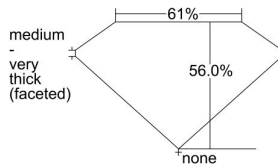

GIA®

FACSIMILE

GIA REPORT

7473835265

Verify this report at GIA.edu

GIA NATURAL DIAMOND DOSSIER®

October 19, 2023
GIA Report Number **7473835265**
Shape and Cutting Style ..... **Heart Brilliant**
Measurements ..... **4.25 x 5.04 x 2.82 mm**

GRADING RESULTS

Carat Weight ..... **0.37 carat**
Color Grade ..... **F**
Clarity Grade **VS1**

ADDITIONAL GRADING INFORMATION

Polish ..... **Excellent**
Symmetry ..... **Very Good**
Fluorescence ..... **None**
Clarity Characteristics ..... **Crystal, Pinpoint**
Inscription(s): **GIA 7473835265**

PROPORTIONS

Profile not to actual proportions

GRADING SCALES

GIA COLOR SCALE		GIA CLARITY SCALE			
COLORLESS	D	VERY VERY SLIGHTLY INCLUDED	FLAWLESS		
	E		INTERNALLY FLAWLESS		
	F	VERY SLIGHTLY INCLUDED	VVS₁		
	G		VVS₂		
	H		VS₁		
	NEAR COLORLESS	I	SLIGHTLY INCLUDED	VS₂	
		J		SI₁	
		FAINT	K	INCLUDED	SI₂
			L		I₁
			M		I₂
VERT LIGHT	N	INCLUDED	I₃		
	O				
	P				
	Q				
	R				
LIGHT	S				
	T				
	U				
	V				
	W				
	Z