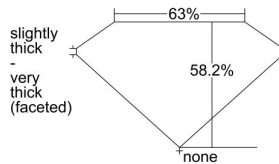

GIA®

FACSIMILE

GIA REPORT

7472946111

Verify this report at GIA.edu

GIA NATURAL DIAMOND DOSSIER®

October 31, 2023
GIA Report Number **7472946111**
Shape and Cutting Style ..... **Heart Brilliant**
Measurements ..... **4.64 x 5.15 x 3.00 mm**

GRADING RESULTS

Carat Weight ..... **0.42 carat**
Color Grade ..... **G**
Clarity Grade **VS1**

ADDITIONAL GRADING INFORMATION

Polish ..... **Excellent**
Symmetry ..... **Excellent**
Fluorescence ..... **None**
Clarity Characteristics..... **Cloud, Feather, Needle, Pinpoint**
Inscription(s): **GIA 7472946111**

PROPORTIONS

Profile not to actual proportions

GRADING SCALES

GIA COLOR SCALE		GIA CLARITY SCALE			
COLORLESS	D	VERY VERY SLIGHTLY INCLUDED	FLAWLESS		
	E		INTERNALLY FLAWLESS		
	F	VERY SLIGHTLY INCLUDED	VS₁		
	G		VS₂		
	H		VS₁		
	NEAR COLORLESS	I	SLIGHTLY INCLUDED	VS₂	
		J		SI₁	
		FAINT	K	INCLUDED	SI₂
			L		I₁
			M		I₂
VERT LIGHT	N	LIGHT	I₃		
	O				
	P				
	Q				
	R