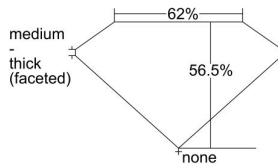

GIA®

FACSIMILE

GIA REPORT 7471917750

Verify this report at GIA.edu

GIA NATURAL DIAMOND DOSSIER®

October 27, 2023
GIA Report Number 7471917750
Shape and Cutting Style ..... Heart Brilliant
Measurements ..... 5.57 x 6.15 x 3.47 mm

GRADING RESULTS

Carat Weight ..... 0.71 carat
Color Grade ..... F
Clarity Grade VS1

ADDITIONAL GRADING INFORMATION

Polish ..... Excellent
Symmetry ..... Excellent
Fluorescence ..... Faint
Clarity Characteristics ..... Crystal
Inscription(s): GIA 7471917750

PROPORTIONS

Profile not to actual proportions

GRADING SCALES

GIA COLOR SCALE		GIA CLARITY SCALE			
COLORLESS	D	VERY VERY SLIGHTLY INCLUDED	FLAWLESS		
	E		INTERNALLY FLAWLESS		
	F	VERY SLIGHTLY INCLUDED	VVS₁		
	G		VVS₂		
	H		VS₁		
	NEAR COLORLESS	I	SLIGHTLY INCLUDED	VS₂	
		J		S₁	
		FAINT	K	INCLUDED	S₂
			L		I₁
			M		I₂
VERT LIGHT	N		INCLUDED	I₃	
	O				
	P				
	Q				
	LIGHT		R		
		S			
		T			
U					
V					
W					
X					
Y					
Z