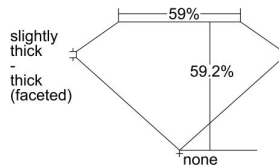

GIA®

FACSIMILE

GIA REPORT

7471175688

Verify this report at GIA.edu

GIA NATURAL DIAMOND DOSSIER®

July 24, 2023
GIA Report Number 7471175688
Shape and Cutting Style ..... Heart Brilliant
Measurements ..... 5.46 x 6.24 x 3.69 mm

GRADING RESULTS

Carat Weight ..... 0.75 carat
Color Grade ..... E
Clarity Grade VVS2

ADDITIONAL GRADING INFORMATION

Polish ..... Excellent
Symmetry ..... Excellent
Fluorescence ..... Faint
Clarity Characteristics ..... Cloud, Pinpoint
Inscription(s): GIA 7471175688

PROPORTIONS

Profile not to actual proportions

GRADING SCALES

GIA COLOR SCALE		GIA CLARITY SCALE			
COLORLESS	D	VERY VERY SLIGHTLY INCLUDED	FLAWLESS		
	E		INTERNALLY FLAWLESS		
	F	VERY SLIGHTLY INCLUDED	VVS₁		
	G		VVS₂		
	H		VS₁		
	NEAR COLORLESS	I	SLIGHTLY INCLUDED	VS₂	
		J		SI₁	
		FAINT	K	INCLUDED	SI₂
			L		I₁
			M		I₂
VERT LIGHT	N		INCLUDED	I₃	
	O				
	P				
	Q				
	R				
LIGHT	S				
	T				
	U				
	V				
	W				
	X				
Y					
Z