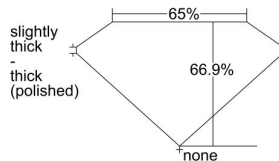

GIA®

FACSIMILE

GIA REPORT

7468986436

Verify this report at gia.edu

GIA NATURAL DIAMOND DOSSIER®

June 30, 2023

GIA Report Number **7468986436**

Shape and Cutting Style ..... **Cut-Cornered Rectangular Modified Brilliant**

Measurements ..... **6.56 x 4.93 x 3.30 mm**

GRADING RESULTS

Carat Weight ..... **0.90 carat**

Color Grade ..... **G**

Clarity Grade **S11**

ADDITIONAL GRADING INFORMATION

Polish ..... **Excellent**

Symmetry ..... **Excellent**

Fluorescence ..... **None**

Clarity Characteristics..... **Cloud, Crystal**

Inscription(s): **GIA 7468986436**

PROPORTIONS

Profile not to actual proportions

GRADING SCALES

GIA COLOR SCALE		GIA CLARITY SCALE			
COLORLESS	D	VERY VERY SLIGHTLY INCLUDED	FLAWLESS		
	E		INTERNALLY FLAWLESS		
	F	VERY SLIGHTLY INCLUDED	VVS₁		
	G		VVS₂		
	H		VS₁		
	NEAR COLORLESS	I	SLIGHTLY INCLUDED	VS₂	
		J		S1₁	
		FAINT	K	INCLUDED	S1₂
			L		I₁
			M		I₂
VERT LIGHT	N	LIGHT	I₃		
	O				
	P				
	Q				
	R				
LIGHT	S				
	T				
	U				
	V				
	W				
	Z