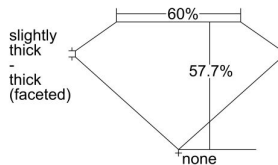

GIA®

FACSIMILE

GIA REPORT

7466214714

Verify this report at GIA.edu

GIA NATURAL DIAMOND DOSSIER®

April 03, 2023
GIA Report Number **7466214714**
Shape and Cutting Style ..... **Heart Brilliant**
Measurements ..... **5.61 x 6.17 x 3.56 mm**

GRADING RESULTS

Carat Weight ..... **0.72 carat**
Color Grade ..... **F**
Clarity Grade **S12**

ADDITIONAL GRADING INFORMATION

Polish ..... **Excellent**
Symmetry ..... **Excellent**
Fluorescence ..... **None**
Clarity Characteristics ..... **Twinning Wisp**
Inscription(s): **GIA 7466214714**

PROPORTIONS

Profile not to actual proportions

GRADING SCALES

GIA COLOR SCALE		GIA CLARITY SCALE			
COLORLESS	D	VERY VERY SLIGHTLY INCLUDED	FLAWLESS		
	E		INTERNALLY FLAWLESS		
	F		VVS₁		
	G		VVS₂		
	NEAR COLORLESS	H	VERY SLIGHTLY INCLUDED	VS₁	
		I		VS₂	
		FAINT	J	SLIGHTLY INCLUDED	S1₁
			K		S1₂
	L		I₁		
	VERT LIGHT		M	INCLUDED	I₂
N			I₃		
O					
P					
LIGHT	Q				
	R				
	S				
	T				
	U				
	V				
	W				
	X				
	Y				
	Z