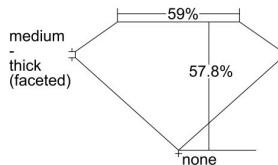

GIA®

FACSIMILE

GIA REPORT

7463394166

Verify this report at GIA.edu

GIA NATURAL DIAMOND DOSSIER®

April 20, 2023
GIA Report Number **7463394166**
Shape and Cutting Style ..... **Marquise Brilliant**
Measurements ..... **6.72 x 3.62 x 2.09 mm**

GRADING RESULTS

Carat Weight ..... **0.30 carat**
Color Grade ..... **D**
Clarity Grade **VS1**

ADDITIONAL GRADING INFORMATION

Polish ..... **Excellent**
Symmetry ..... **Good**
Fluorescence ..... **Faint**
Clarity Characteristics ..... **Crystal, Pinpoint**
Inscription(s): **GIA 7463394166**

PROPORTIONS

Profile not to actual proportions

GRADING SCALES

GIA COLOR SCALE		GIA CLARITY SCALE			
COLORLESS	D	VERY VERY SLIGHTLY INCLUDED	FLAWLESS		
	E		INTERNALLY FLAWLESS		
	F	VERY SLIGHTLY INCLUDED	VVS₁		
	G		VVS₂		
	H		VS₁		
	NEAR COLORLESS	I	SLIGHTLY INCLUDED	VS₂	
		J		SI₁	
		FAINT	K	INCLUDED	SI₂
			L		I₁
			M		I₂
VERT LIGHT	N		INCLUDED	I₃	
	O				
	P				
	Q				
	R				
	S				
LIGHT	T				
	U				
	V				
	W				
	X				
Y					
Z