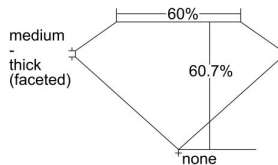

GIA®

FACSIMILE

GIA REPORT 7461757339

Verify this report at GIA.edu

GIA NATURAL DIAMOND DOSSIER®

June 01, 2023
GIA Report Number 7461757339
Shape and Cutting Style ..... Marquise Brilliant
Measurements ..... 8.00 x 4.18 x 2.54 mm

GRADING RESULTS

Carat Weight ..... 0.50 carat
Color Grade ..... D
Clarity Grade VS1

ADDITIONAL GRADING INFORMATION

Polish ..... Excellent
Symmetry ..... Very Good
Fluorescence ..... Faint
Clarity Characteristics ..... Crystal, Pinpoint
Inscription(s): GIA 7461757339

PROPORTIONS

Profile not to actual proportions

GRADING SCALES

GIA COLOR SCALE		GIA CLARITY SCALE			
COLORLESS	D	VERY VERY SLIGHTLY INCLUDED	FLAWLESS		
	E		INTERNALLY FLAWLESS		
	F	VERY SLIGHTLY INCLUDED	VVS₁		
	G		VVS₂		
	H		VS₁		
	NEAR COLORLESS	I	SLIGHTLY INCLUDED	VS₂	
		J		SI₁	
		FAINT	K	INCLUDED	SI₂
			L		I₁
			M		I₂
VERY LIGHT	N	LIGHT	I₃		
	O				
	P				
	Q				
LIGHT	R				
	S				
	T				
	U				
	V				
	Z