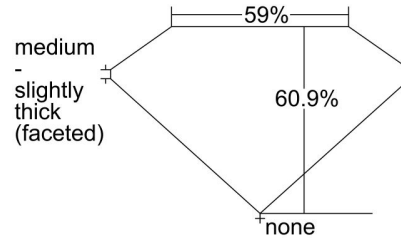

GIA NATURAL DIAMOND GRADING REPORT

June 02, 2023
 GIA Report Number 7461737361
 Shape and Cutting Style Oval Brilliant
 Measurements 8.02 x 5.54 x 3.38 mm

GRADING RESULTS

Carat Weight 1.00 carat
 Color Grade D
 Clarity Grade VS2

ADDITIONAL GRADING INFORMATION

Polish Excellent
 Symmetry Excellent
 Fluorescence Faint

Inscription(s): GIA 7461737361

Comments: Clouds are not shown. Pinpoints are not shown.

PROPORTIONS

Profile not to actual proportions

CLARITY CHARACTERISTICS

KEY TO SYMBOLS*

- Crystal
- Feather
- ▲ Indented Natural

* Red symbols denote internal characteristics (inclusions). Green or black symbols denote external characteristics (blemishes). Diagram is an approximate representation of the diamond, and symbols shown indicate type, position, and approximate size of clarity characteristics. All clarity characteristics may not be shown. Details of finish are not shown.