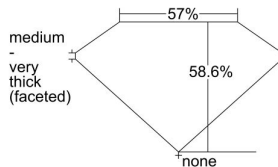

GIA®

FACSIMILE

GIA REPORT

7458690742

Verify this report at GIA.edu

GIA NATURAL DIAMOND DOSSIER®

January 25, 2023
GIA Report Number **7458690742**
Shape and Cutting Style ..... **Heart Brilliant**
Measurements ..... **5.65 x 6.44 x 3.77 mm**

GRADING RESULTS

Carat Weight ..... **0.80 carat**
Color Grade ..... **J**
Clarity Grade **VS1**

ADDITIONAL GRADING INFORMATION

Polish ..... **Excellent**
Symmetry ..... **Very Good**
Fluorescence ..... **None**
Clarity Characteristics ..... **Feather, Indented Natural**
Inscription(s): **GIA 7458690742**

PROPORTIONS

Profile not to actual proportions

GRADING SCALES

GIA COLOR SCALE		GIA CLARITY SCALE			
COLORLESS	D	VERY VERY SLIGHTLY INCLUDED	FLAWLESS		
	E		INTERNALLY FLAWLESS		
	F		VVS₁		
	G		VVS₂		
	NEAR COLORLESS	H	VERY SLIGHTLY INCLUDED	VS₁	
		I		VS₂	
		FAINT	J	SLIGHTLY INCLUDED	SI₁
			K		SI₂
	L		I₁		
	VERT LIGHT		M	INCLUDED	I₂
N			I₃		
O					
P					
LIGHT	Q				
	R				
	S				
	T				
	U				
	Z