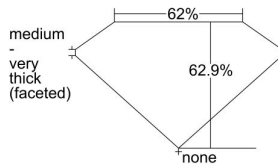

GIA®

FACSIMILE

GIA REPORT

7453794576

Verify this report at GIA.edu

GIA NATURAL DIAMOND DOSSIER®

February 09, 2023

GIA Report Number 7453794576

Shape and Cutting Style ..... Pear Brilliant

Measurements ..... 7.00 x 4.37 x 2.75 mm

GRADING RESULTS

Carat Weight ..... 0.50 carat

Color Grade ..... H

Clarity Grade VVS2

ADDITIONAL GRADING INFORMATION

Polish ..... Excellent

Symmetry ..... Very Good

Fluorescence ..... Faint

Clarity Characteristics. **Needle, Pinpoint, Cavity, Indented Natural Inscription(s):** GIA 7453794576

PROPORTIONS

Profile not to actual proportions

GRADING SCALES

GIA COLOR SCALE		GIA CLARITY SCALE			
COLORLESS	D	VERY VERY SLIGHTLY INCLUDED	FLAWLESS		
	E		INTERNALLY FLAWLESS		
	F	VERY SLIGHTLY INCLUDED	VVS₁		
	G		VVS₂		
	H		VS₁		
	NEAR COLORLESS	I	SLIGHTLY INCLUDED	VS₂	
		J		SI₁	
		FAINT	K	INCLUDED	SI₂
			L		I₁
			M		I₂
VERT LIGHT			N	INCLUDED	I₃
			O		
			P		
	Q				
LIGHT	R				
	S				
	T				
	U				
	V				
	Z