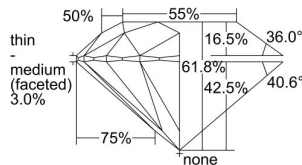

GIA®

FACSIMILE

GIA REPORT

7448309161

Verify this report at GIA.edu

GIA NATURAL DIAMOND DOSSIER®

August 09, 2022
GIA Report Number **7448309161**
Shape and Cutting Style ..... **Round Brilliant**
Measurements ..... **4.29 - 4.31 x 2.66 mm**

GRADING RESULTS

Carat Weight ..... **0.30 carat**
Color Grade ..... **E**
Clarity Grade **S11**
Cut Grade ..... **Excellent**

ADDITIONAL GRADING INFORMATION

Polish ..... **Excellent**
Symmetry ..... **Excellent**
Fluorescence ..... **Faint**
Clarity Characteristics ..... **Crystal**
Inscription(s): **GIA 7448309161**

PROPORTIONS

Profile to actual proportions

GRADING SCALES

GIA COLOR SCALE	GIA CLARITY SCALE	GIA CUT SCALE
D	FLAWLESS	EXCELLENT
E	FLAWLESS	
F	INTERNALLY FLAWLESS	VERY GOOD
G	FLAWLESS	
H	VVS₁	GOOD
I	VVS₂	
J	VS₁	FAIR
K	VS₂	
L	S1₁	POOR
M	S1₂	
N	I₁	
O	I₂	
P	I₃	
Q		
R		
S		
T		
U		
V		
W		
X		
Y		
Z