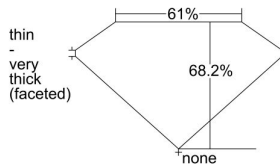

GIA®

FACSIMILE

GIA REPORT

7448168936

Verify this report at GIA.edu

GIA NATURAL DIAMOND DOSSIER®

July 26, 2022
GIA Report Number **7448168936**
Shape and Cutting Style ..... **Cushion Modified Brilliant**
Measurements ..... **5.30 x 4.41 x 3.00 mm**

GRADING RESULTS

Carat Weight ..... **0.60 carat**
Color Grade ..... **F**
Clarity Grade **S11**

ADDITIONAL GRADING INFORMATION

Polish ..... **Excellent**
Symmetry ..... **Very Good**
Fluorescence ..... **None**
Clarity Characteristics ..... **Crystal**
Inscription(s): GIA 7448168936

PROPORTIONS

Profile not to actual proportions

GRADING SCALES

GIA COLOR SCALE		GIA CLARITY SCALE				
COLORLESS	D	VERY VERY SLIGHTLY INCLUDED	FLAWLESS			
	E		INTERNALLY FLAWLESS			
	F		VVS₁			
	NEAR COLORLESS	G	VERY SLIGHTLY INCLUDED	VVS₂		
		H		VS₁		
		FAINT	I	SLIGHTLY INCLUDED	VS₂	
			J		S1₁	
			LIGHT	K	INCLUDED	S1₂
	L	I₁				
	M	I₂				
N	NOT GRADED	I₃				
O						
P						
Q						
R						
S						
T						
U						
V						
W						
X						
Y						
Z