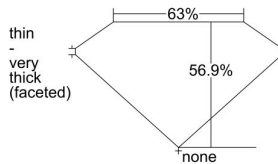

GIA®

FACSIMILE

GIA REPORT

7438109547

Verify this report at GIA.edu

GIA NATURAL DIAMOND DOSSIER®

April 27, 2022
GIA Report Number **7438109547**
Shape and Cutting Style ..... **Heart Brilliant**
Measurements ..... **4.57 x 5.13 x 2.91 mm**

GRADING RESULTS

Carat Weight ..... **0.39 carat**
Color Grade ..... **E**
Clarity Grade **S11**

ADDITIONAL GRADING INFORMATION

Polish ..... **Excellent**
Symmetry ..... **Very Good**
Fluorescence ..... **None**
Clarity Characteristics..... **Etch Channel**
Inscription(s): GIA 7438109547

PROPORTIONS

Profile not to actual proportions

GRADING SCALES

GIA COLOR SCALE		GIA CLARITY SCALE			
COLORLESS	D	VERY VERY SLIGHTLY INCLUDED	FLAWLESS		
	E		INTERNALLY FLAWLESS		
	F	VERY SLIGHTLY INCLUDED	VVS₁		
	G		VVS₂		
	H		VS₁		
	NEAR COLORLESS	I	SLIGHTLY INCLUDED	VS₂	
		J		S1₁	
		FAINT	K	INCLUDED	S1₂
			L		I₁
			M		I₂
VERT LIGHT	N	LIGHT	I₃		
	O				
	P				
	Q				
	R				
	S				
LIGHT	T				
	U				
	V				
	W				
	X				
Y					
Z