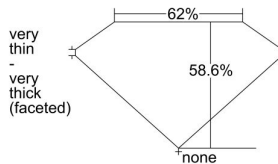

GIA®

FACSIMILE

GIA REPORT 7438058311

Verify this report at GIA.edu

GIA NATURAL DIAMOND DOSSIER®

April 25, 2022
GIA Report Number **7438058311**
Shape and Cutting Style ..... **Heart Brilliant**
Measurements ..... **5.21 x 6.20 x 3.63 mm**

GRADING RESULTS

Carat Weight ..... **0.71 carat**
Color Grade ..... **H**
Clarity Grade **VS1**

ADDITIONAL GRADING INFORMATION

Polish ..... **Excellent**
Symmetry ..... **Excellent**
Fluorescence ..... **None**
Clarity Characteristics.....**Crystal, Cloud, Feather, Pinpoint**
Inscription(s): **GIA 7438058311**

PROPORTIONS

Profile not to actual proportions

GRADING SCALES

GIA COLOR SCALE		GIA CLARITY SCALE		
COLORLESS	D	VERY VERY SLIGHTLY INCLUDED	FLAWLESS	
	E		INTERNALLY FLAWLESS	
	F		VS₁	
	G		VS₂	
	NEAR COLORLESS	H	VERY SLIGHTLY INCLUDED	VS₁
		I		VS₂
		J	SLIGHTLY INCLUDED	S₁
		K		S₂
		L		I₁
		M		I₂
FAINT	N	INCLUDED	I₃	
	O			
	P			
	Q			
	R			
	S			
VERY LIGHT	T			
	U			
	V			
	W			
	X			
	Y			
LIGHT	Z