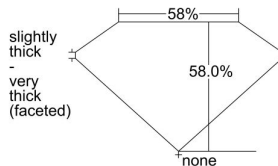

GIA®

FACSIMILE

GIA REPORT

7436270541

Verify this report at GIA.edu

GIA NATURAL DIAMOND DOSSIER®

May 03, 2022
GIA Report Number 7436270541
Shape and Cutting Style ..... Oval Brilliant
Measurements ..... 6.42 x 4.50 x 2.61 mm

GRADING RESULTS

Carat Weight ..... 0.50 carat
Color Grade ..... D
Clarity Grade VVS1

ADDITIONAL GRADING INFORMATION

Polish ..... Excellent
Symmetry ..... Very Good
Fluorescence ..... None
Clarity Characteristics..... Pinpoint, Surface Graining
Inscription(s): GIA 7436270541

PROPORTIONS

Profile not to actual proportions

GRADING SCALES

GIA COLOR SCALE		GIA CLARITY SCALE	
COLORLESS	D	VERY VERY SLIGHTLY INCLUDED	FLAWLESS
	E		INTERNALLY FLAWLESS
	F		VVS₁
	G		VVS₂
	H		VS₁
	I		VS₂
	J		SI₁
	K		SI₂
	L		I₁
	M		I₂
NEAR COLORLESS	N	SLIGHTLY INCLUDED	I₃
	O		
	P		
	Q		
FAINT	R		
	S		
	T		
	U		
VERT LIGHT	V		
	W		
	X		
	Y		
LIGHT	Z