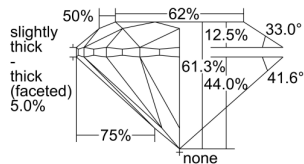

GIA®

FACSIMILE

GIA REPORT

7436054916

Verify this report at GIA.edu

GIA NATURAL DIAMOND DOSSIER®

April 22, 2022
GIA Report Number **7436054916**
Shape and Cutting Style ..... **Round Brilliant**
Measurements ..... **5.07 - 5.13 x 3.12 mm**

GRADING RESULTS

Carat Weight ..... **0.50 carat**
Color Grade ..... **E**
Clarity Grade **S11**
Cut Grade ..... **Very Good**

ADDITIONAL GRADING INFORMATION

Polish ..... **Excellent**
Symmetry ..... **Very Good**
Fluorescence ..... **None**
Clarity Characteristics..... **Feather, Cavity**
Inscription(s): **GIA 7436054916**

PROPORTIONS

Profile to actual proportions