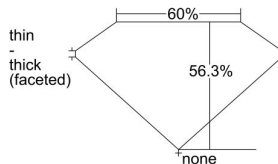

GIA®

FACSIMILE

GIA REPORT

7433614894

Verify this report at GIA.edu

GIA NATURAL DIAMOND DOSSIER®

June 03, 2022
GIA Report Number 7433614894
Shape and Cutting Style ..... Pear Brilliant
Measurements ..... 7.62 x 4.53 x 2.55 mm

GRADING RESULTS

Carat Weight ..... 0.51 carat
Color Grade ..... G
Clarity Grade SI1

ADDITIONAL GRADING INFORMATION

Polish ..... Excellent
Symmetry ..... Excellent
Fluorescence ..... None
Clarity Characteristics ..... Crystal
Inscription(s): GIA 7433614894

PROPORTIONS

Profile not to actual proportions

GRADING SCALES

GIA COLOR SCALE		GIA CLARITY SCALE			
COLORLESS	D	VERY VERY SLIGHTLY INCLUDED	FLAWLESS		
	E		INTERNALLY FLAWLESS		
	F	VERY SLIGHTLY INCLUDED	VVS₁		
	G		VVS₂		
	H		VS₁		
	NEAR COLORLESS	I	SLIGHTLY INCLUDED	VS₂	
		J		SI₁	
		FAINT	K	INCLUDED	SI₂
			L		I₁
			M		I₂
VERT LIGHT	N		INCLUDED	I₃	
	O				
	P				
	Q				
	R				
	S				
LIGHT	T				
	U				
	V				
	W				
	X				
Y					
Z